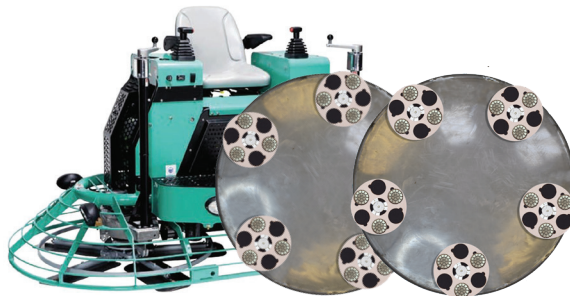

**WORKS GREAT UNDER
FLOOR GRINDERS &
POWER TROWELS!**

SASE Company, LLC.
2475 Stock Creek BLVD | Rockford, TN 37853
Phone: 1 (800) 522-2606 | Fax: (865) 745-4110
Web: www.SASECompany.com

© 2020 SASE Company, LLC. All Rights Reserved - v2020-01-23 | 1106